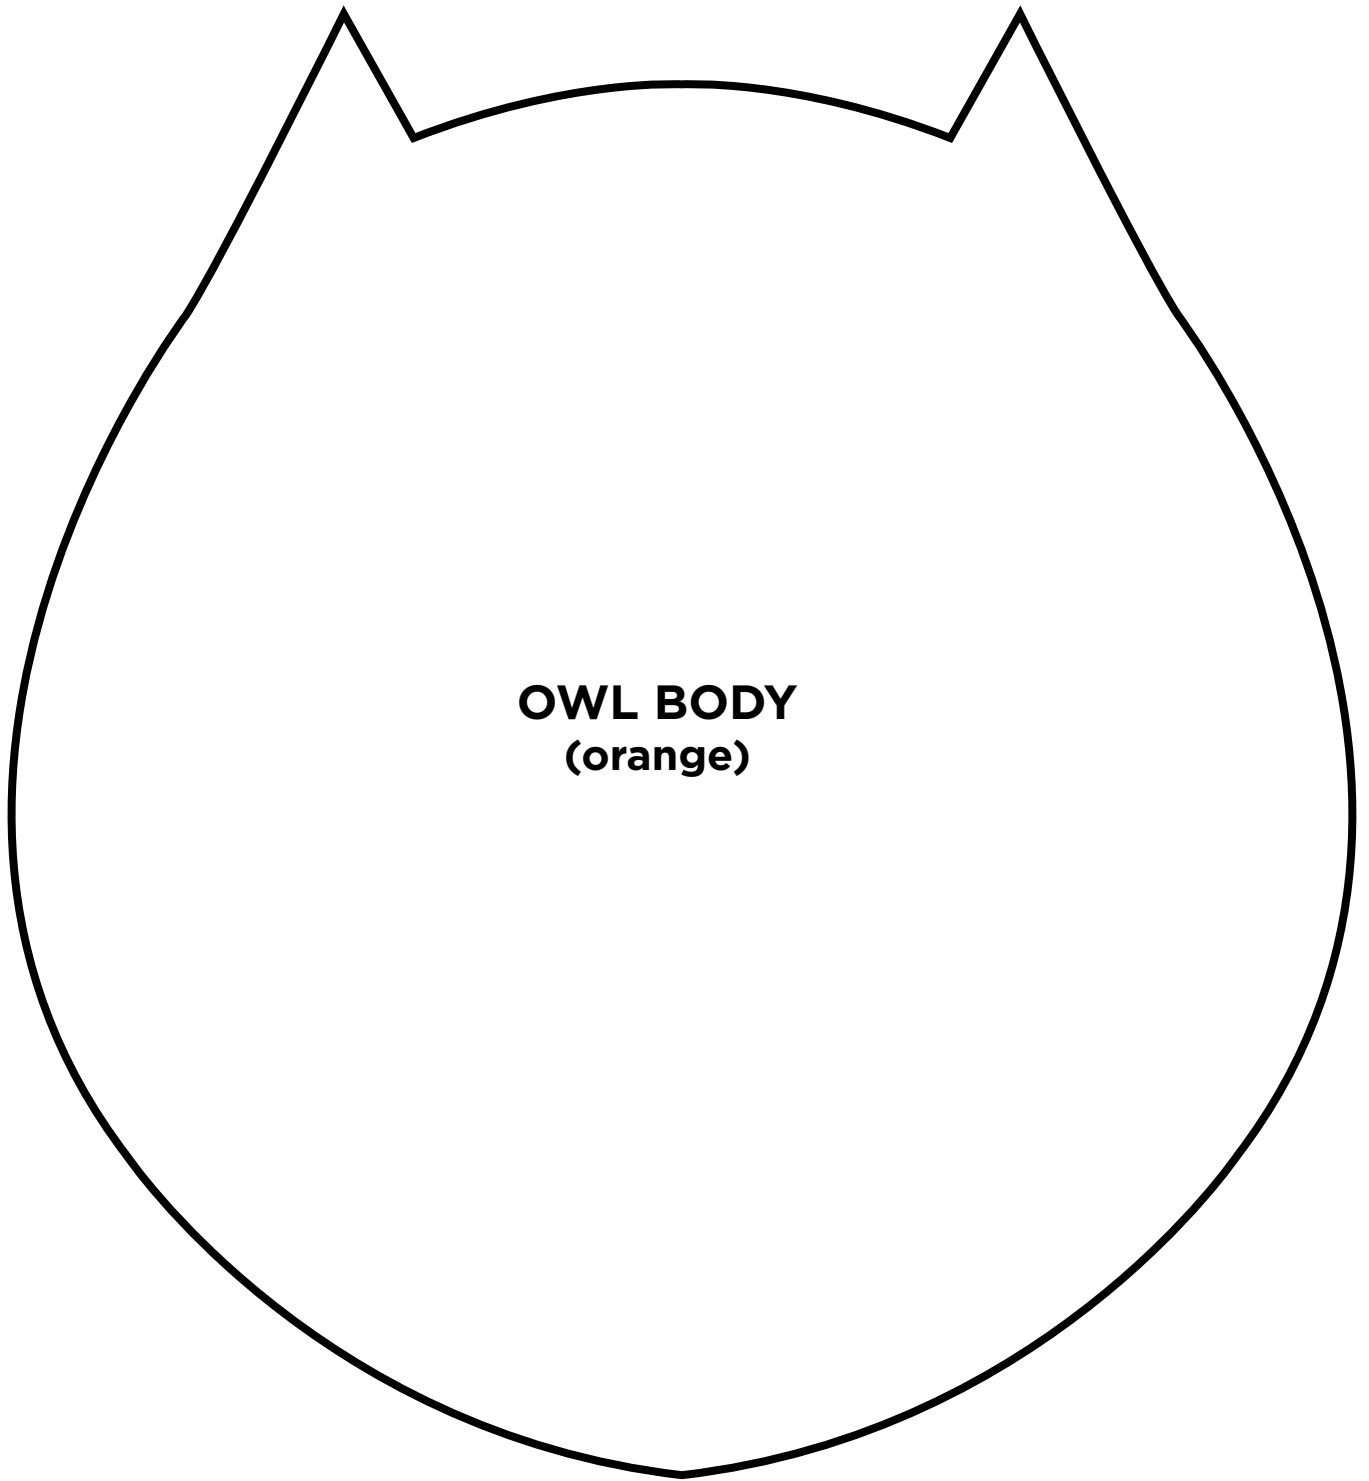

DIY FELT OWL

HALLOWEEN TREAT BAG TEMPLATE

OWL BODY
(orange)

**OWL EYES 1
(white)**

**OWL EYES 2
(black)**

**OWL NOSE
(yellow)**

**OWL EYES 3
(white)**

**OWL WINGS
(green)**

**OWL HAT 1
(black)**

**OWL HAT 2
(green)**

**OWL FEET
(yellow)**